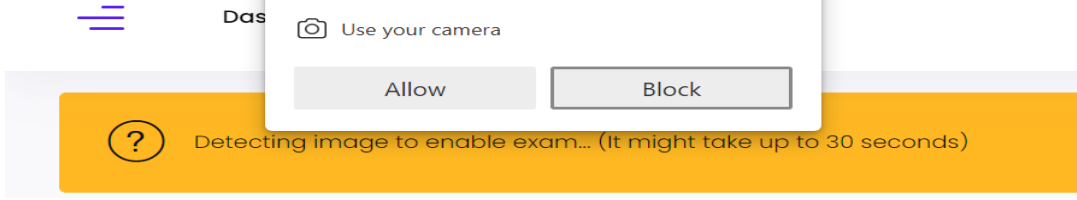

الاختبارات